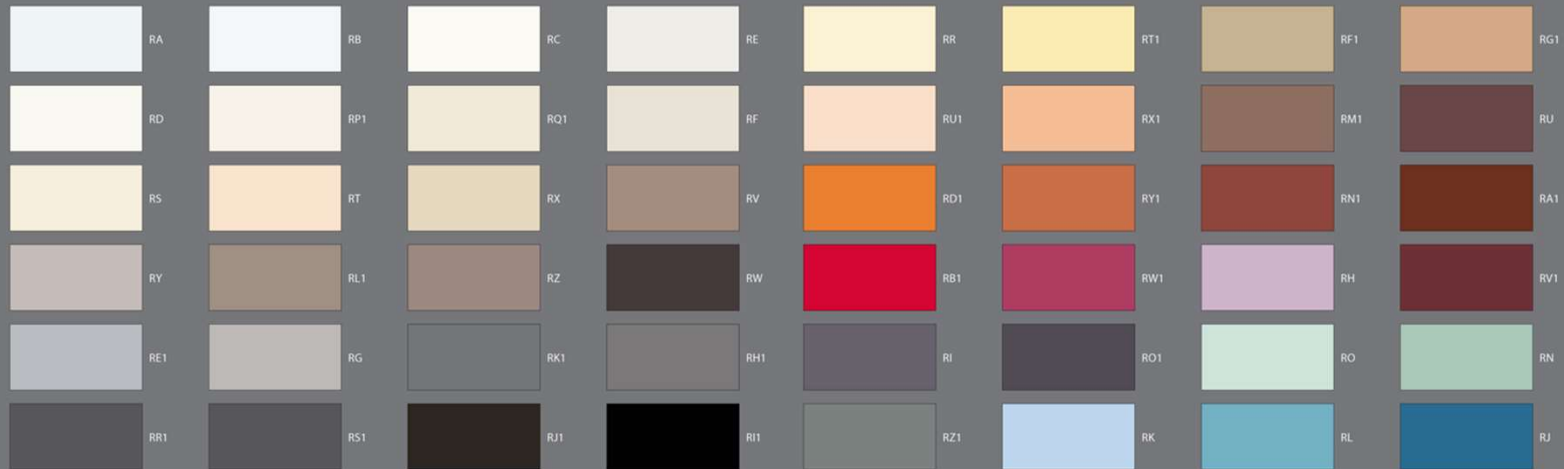

Profile colours